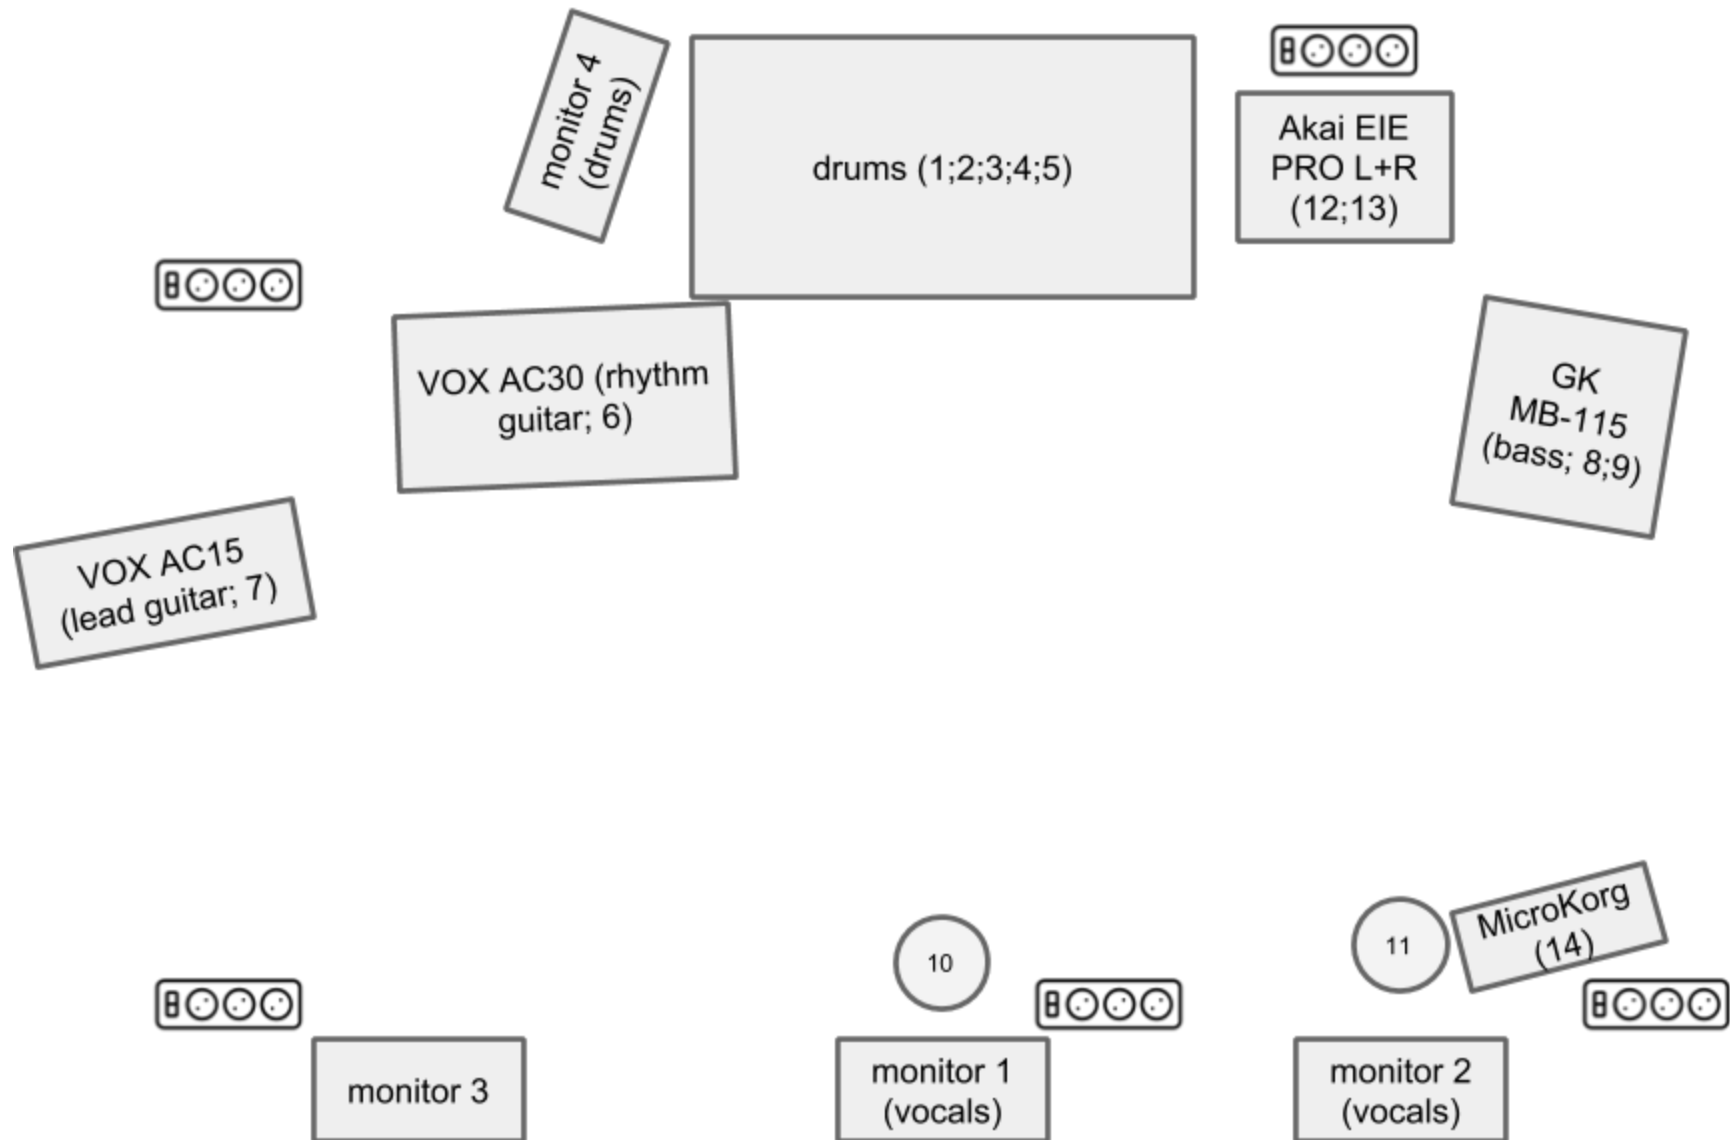

Go ahead, make my day - Stage layout / rozestavění

www.goaheadmakemyday.cz

Go ahead, make my day - Technické požadavky

www.goaheadmakemyday.cz

Seznam vstupů

Kanál	Nástroj	Mic / di-box
1	Kick	mic
2	Snare	mic
3	Tom	mic
4	Floor tom	mic
5	Činely - overhead L	mic
6	Činely - overhead R	mic
7	VOX AC30 - kytara	mic
8	VOX AC15 - kytara	mic
9	GK MB115 - baskytara	mic
10	GK MB115 - baskytara	di-box*
11	zpěvy	mic (Shure SM-58)**
12	zpěvy	mic
13	AKAI EIE Pro L	di-box (stereo)
14	AKAI EIE Pro R	di-box (stereo)
15	Korg microKORG XL	di-box

-3 odposlechy; *volitelný line-out; ** vlastní

Kontakt

Adam Císařovský

724 913 322

booking@goaheadmakemyday.cz

Zvuková zkouška

alespoň 20 minut